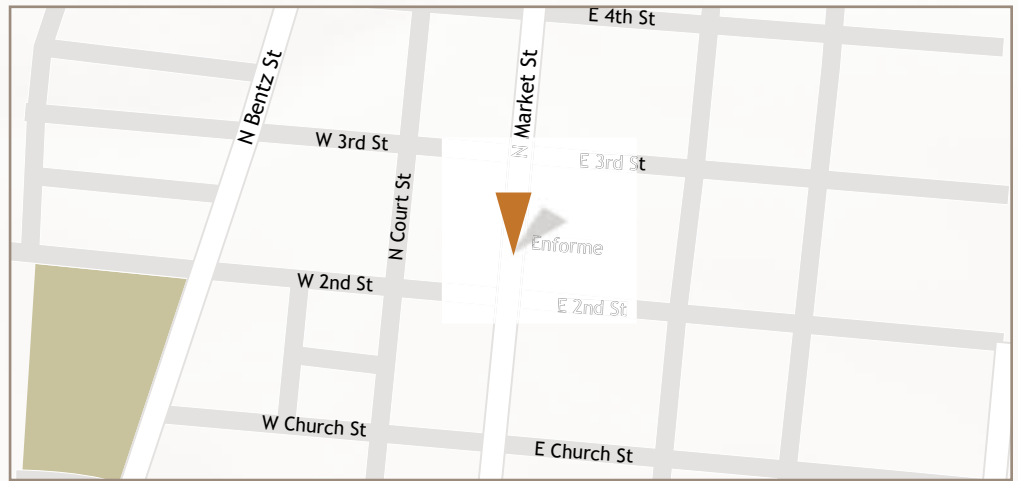

DESTINATION: Enforme Interactive

Enforme Interactive is in historic downtown Frederick, MD. Our offices are located on the second and third floors of the Houck Mansion above the acclaimed VOLT Restaurant.

Address:

228 N. Market St., Suite 200
Frederick, MD 21701 USA
301 694 0273

From Washington D.C.

- Take I-495 N toward Maryland

- Take I-270 N 28.2 mi

- Take exit 31A to merge onto MD-85 N/Buckeystown Pike toward Market St. 1.4 mi

- Turn left at MD-355 N/ Urbana Pike Continue to follow MD-355 N (Market St.) 0.2 mi
Enforme will be on the right.

From New York/Baltimore

- Take I-95 S

- Take I-695 W 18.9 mi

- Take I-70 W toward Frederick 38.2 mi

- Take exit 56 for MD-144/ Patrick St. toward Fairgrounds 0.2 mi

- Merge onto E Patrick St. 1.8 mi

- Turn right at N Market St. 0.2 mi
Enforme will be on the right.